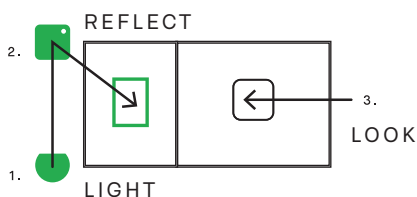

VISIT

our YouTube channel or thelightbridge.com for videos on how to use the C-Reflectors and set-ups with the Play Kit.

INFO

office@thelightbridge.com
www.thelightbridge.com
0043 660 661 33 88