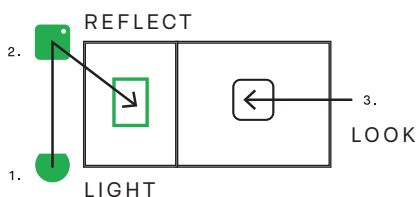

VISIT

thelightbridge.com
or Instagram for Videos,
Setups and more.

INFO

support@thelightbridge.com
www.thelightbridge.com